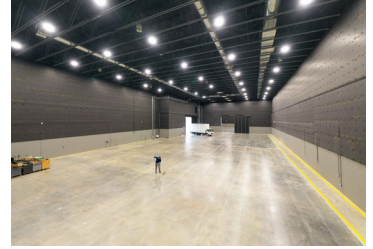

# STAGE

Spec

Space - 20,637 sq ft  
Ceiling - 40 ft  
East/West Width - 100 ft  
North/South Depth - 200 ft

**MAMMOTH**  
studios