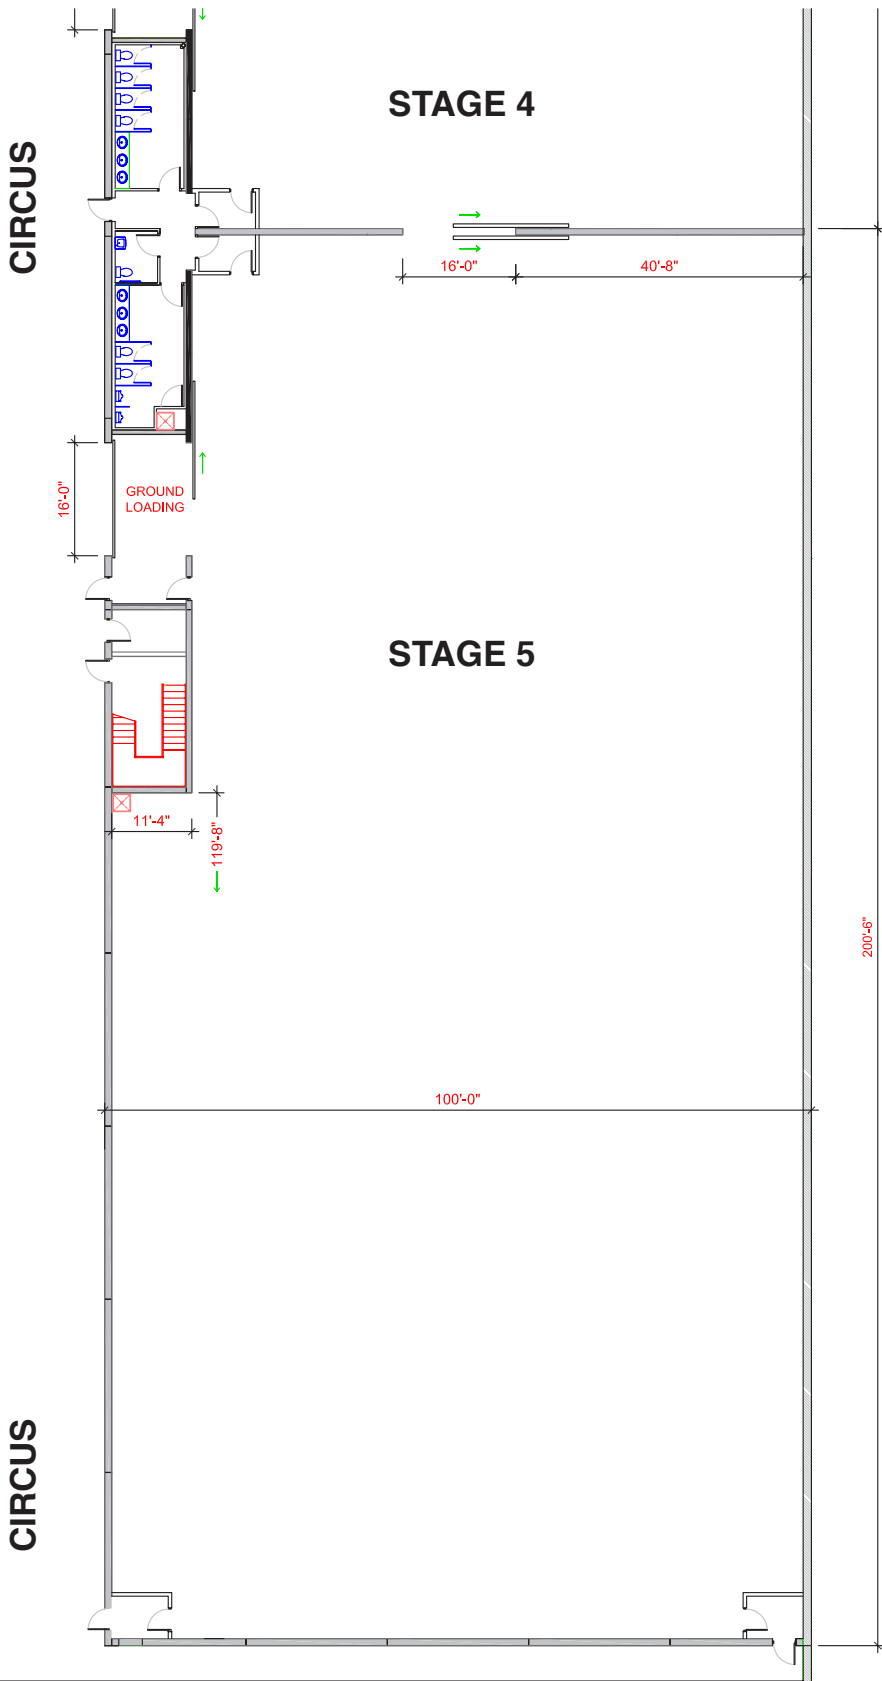

# STAGE

Spec

Space - 20,637 sq ft  
Ceiling - 40 ft  
East/West Width - 100 ft  
North/South Depth - 200 ft

**MAMMOTH**  
studios