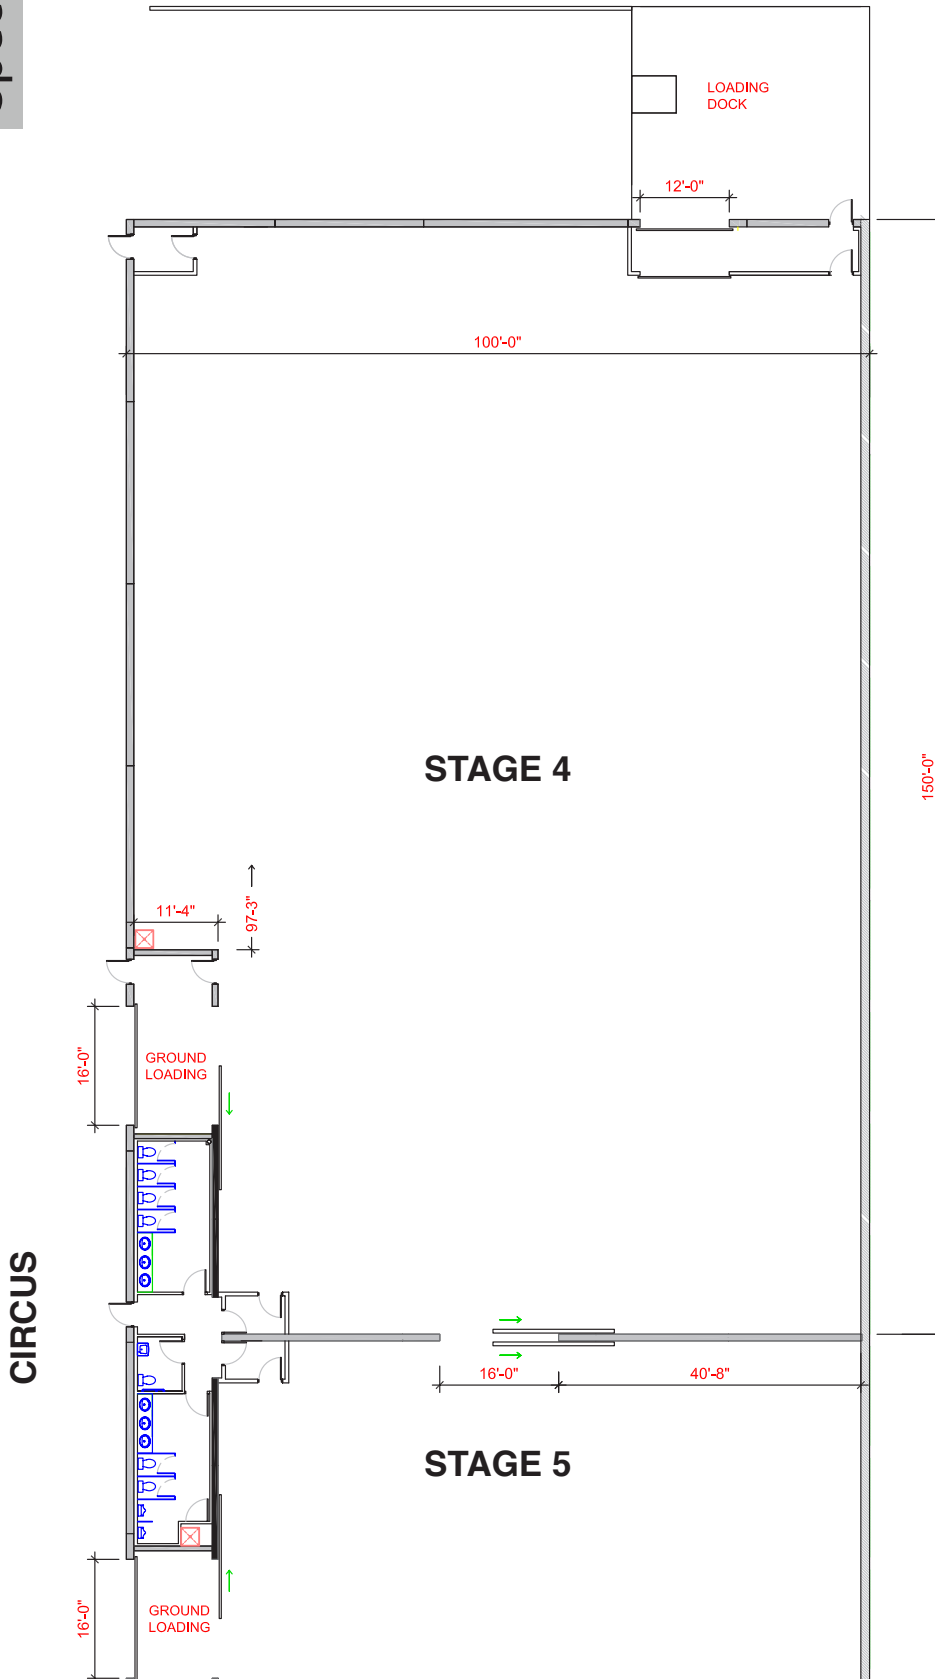

STAGE

Spec

Space - 16,082 sq ft
 Ceiling - 40 ft
 East/West Width - 100 ft
 North/South Depth - 150 ft

MAMMOTH
studios