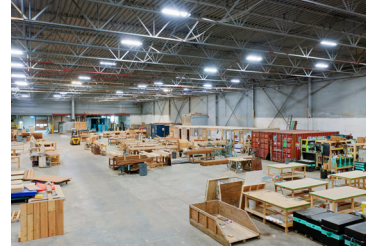

# STAGE

Spec

Space - 36,487 sq ft  
 Ceiling - 25 ft  
 East/West Width - 107 ft  
 North/South Depth - 337 ft

**MAMMOTH**  
studios