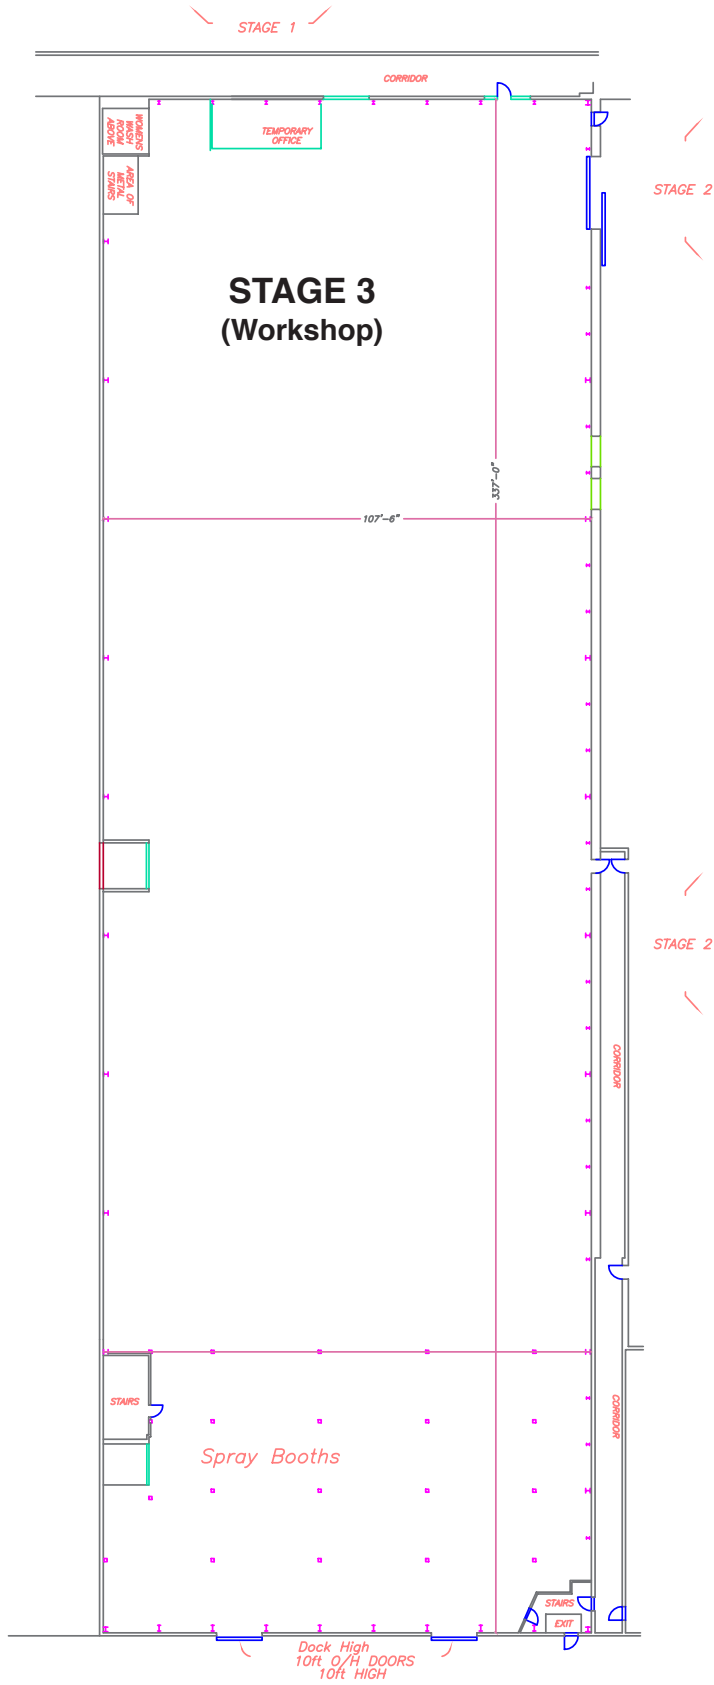

# STAGE

Spec

Space - 36,487 sq ft  
 Ceiling - 25 ft  
 East/West Width - 107 ft  
 North/South Depth - 337 ft

**MAMMOTH**  
studios