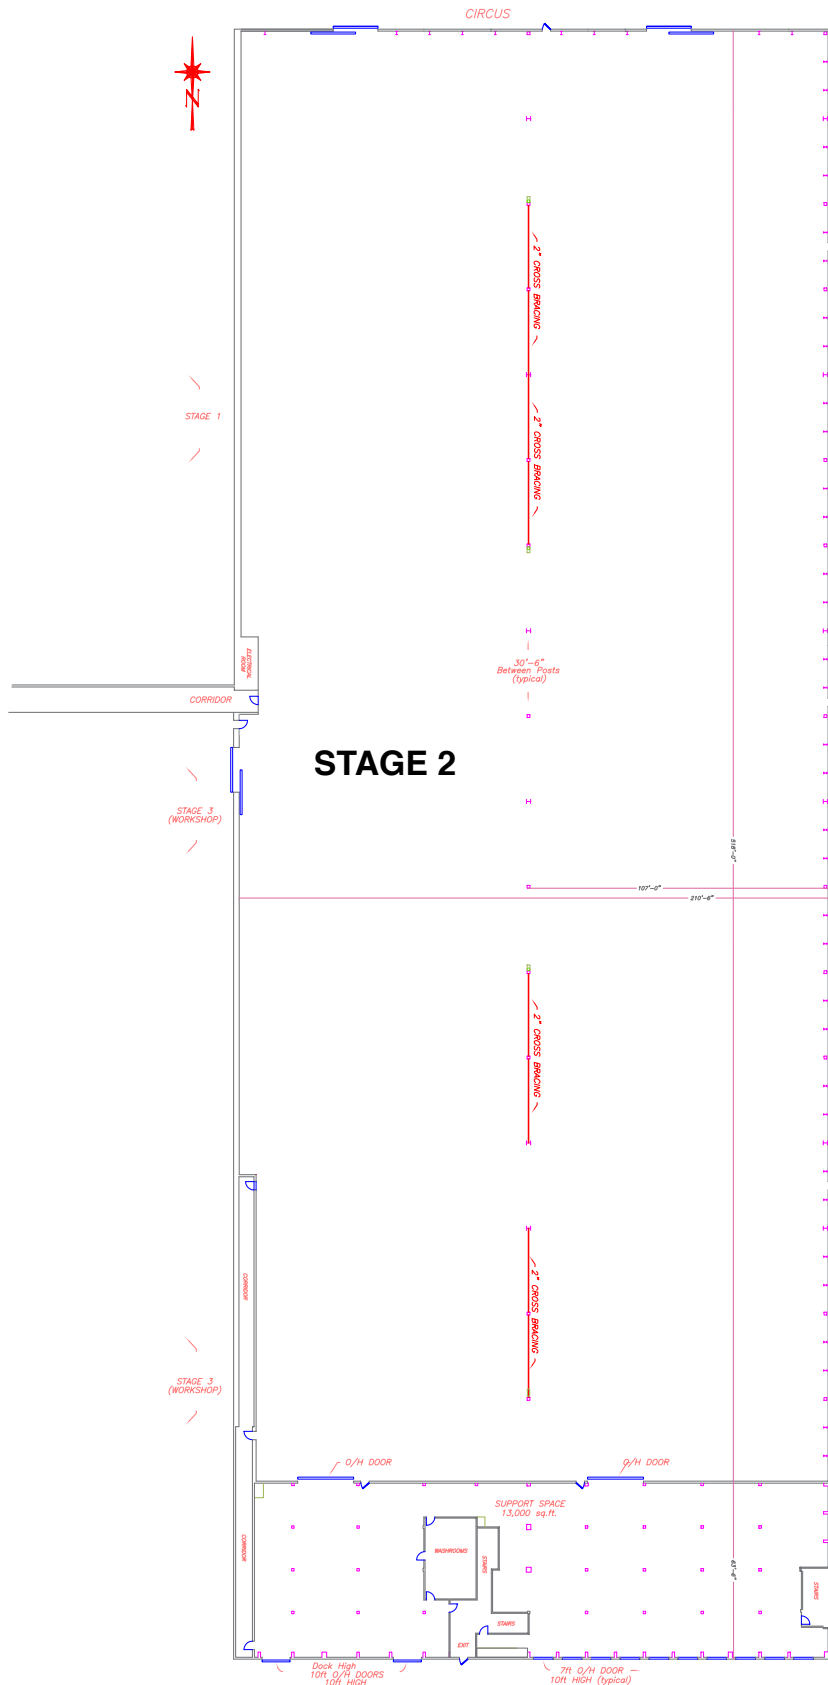

# STAGE

Spec

Space - 123,883 sq ft

Ceiling - 40 ft

East/West Width - 210 ft

North/South Depth - 518 ft

**MAMMOTH**  
studios