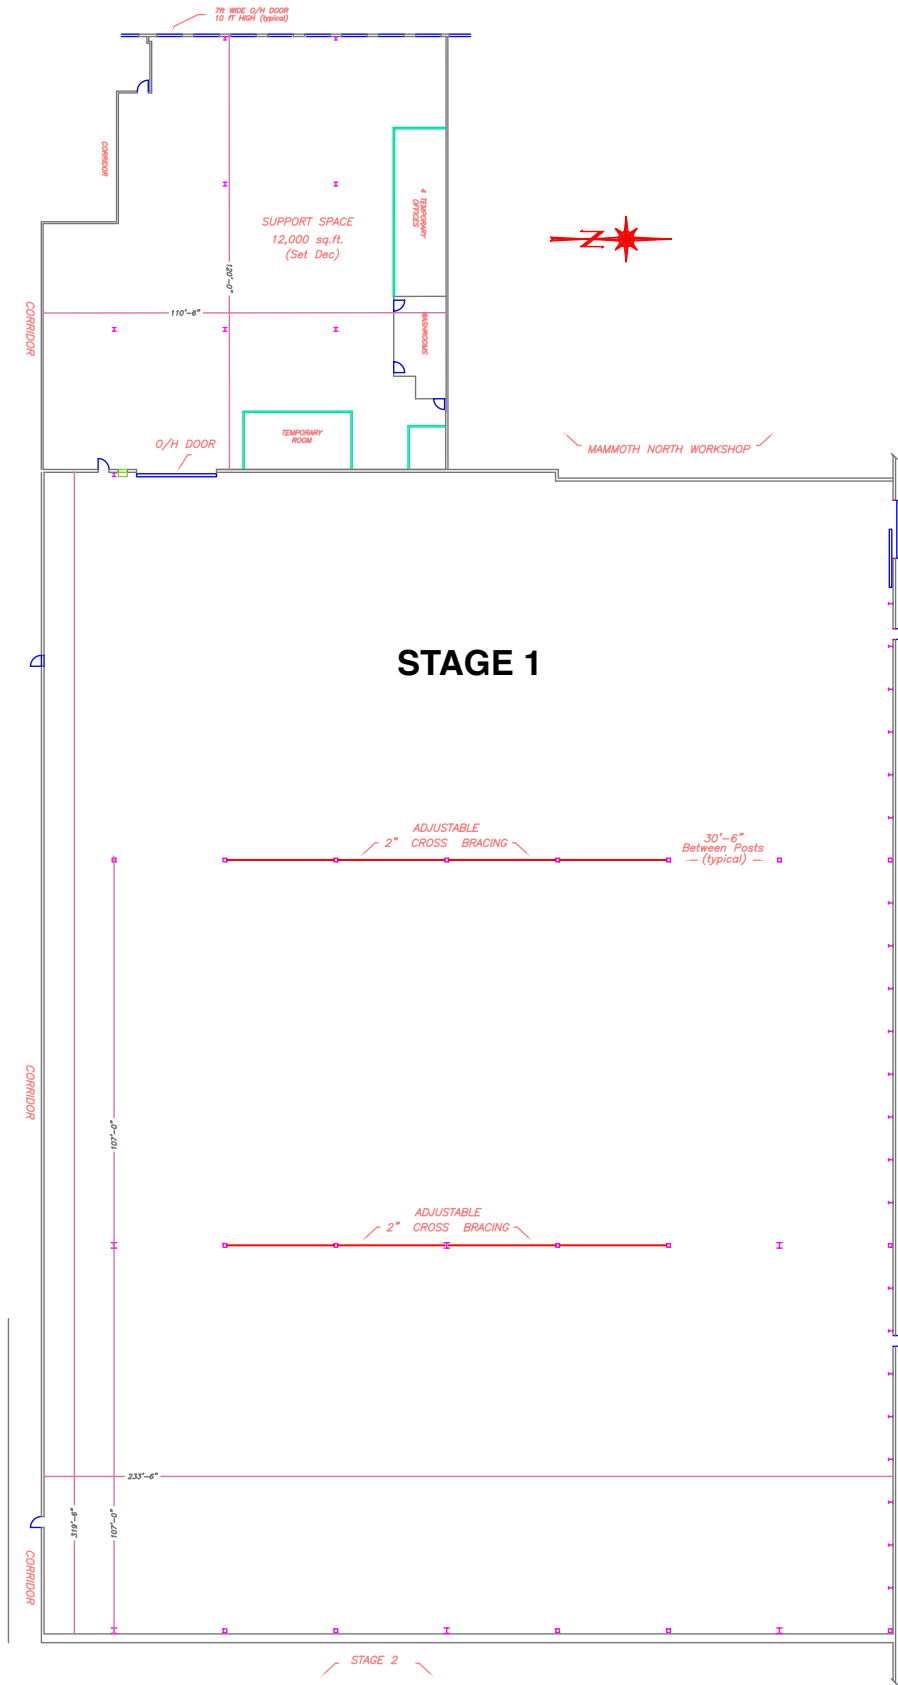

# STAGE

Spec

Space - 91,957 sq ft  
 Ceiling - 40 ft  
 East/West Width - 319 ft  
 North/South Depth - 233 ft