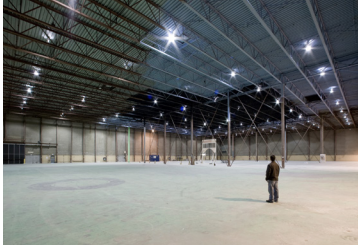

# STAGE

Spec

Space - 91,957 sq ft  
 Ceiling - 40 ft  
 East/West Width - 319 ft  
 North/South Depth - 233 ft