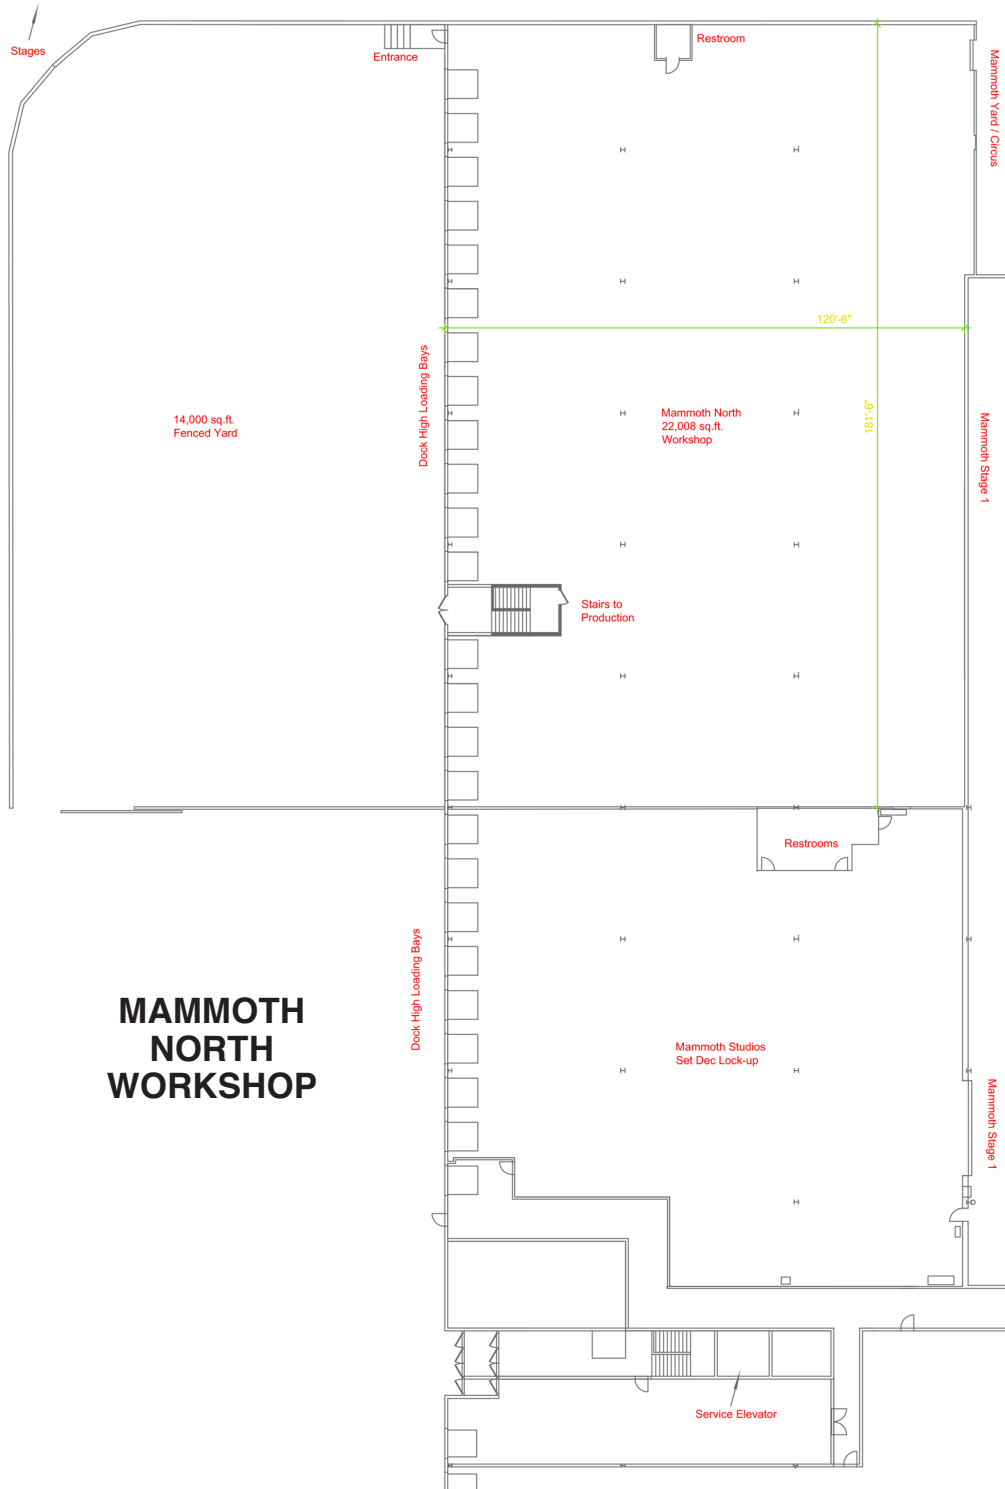

# MAMMOTH

Spec

Space - 22,008 sq ft  
 Ceiling - 25 ft  
 East/West Width - 120.6 ft  
 North/South Depth - 181.6 ft

**MAMMOTH**  
studios