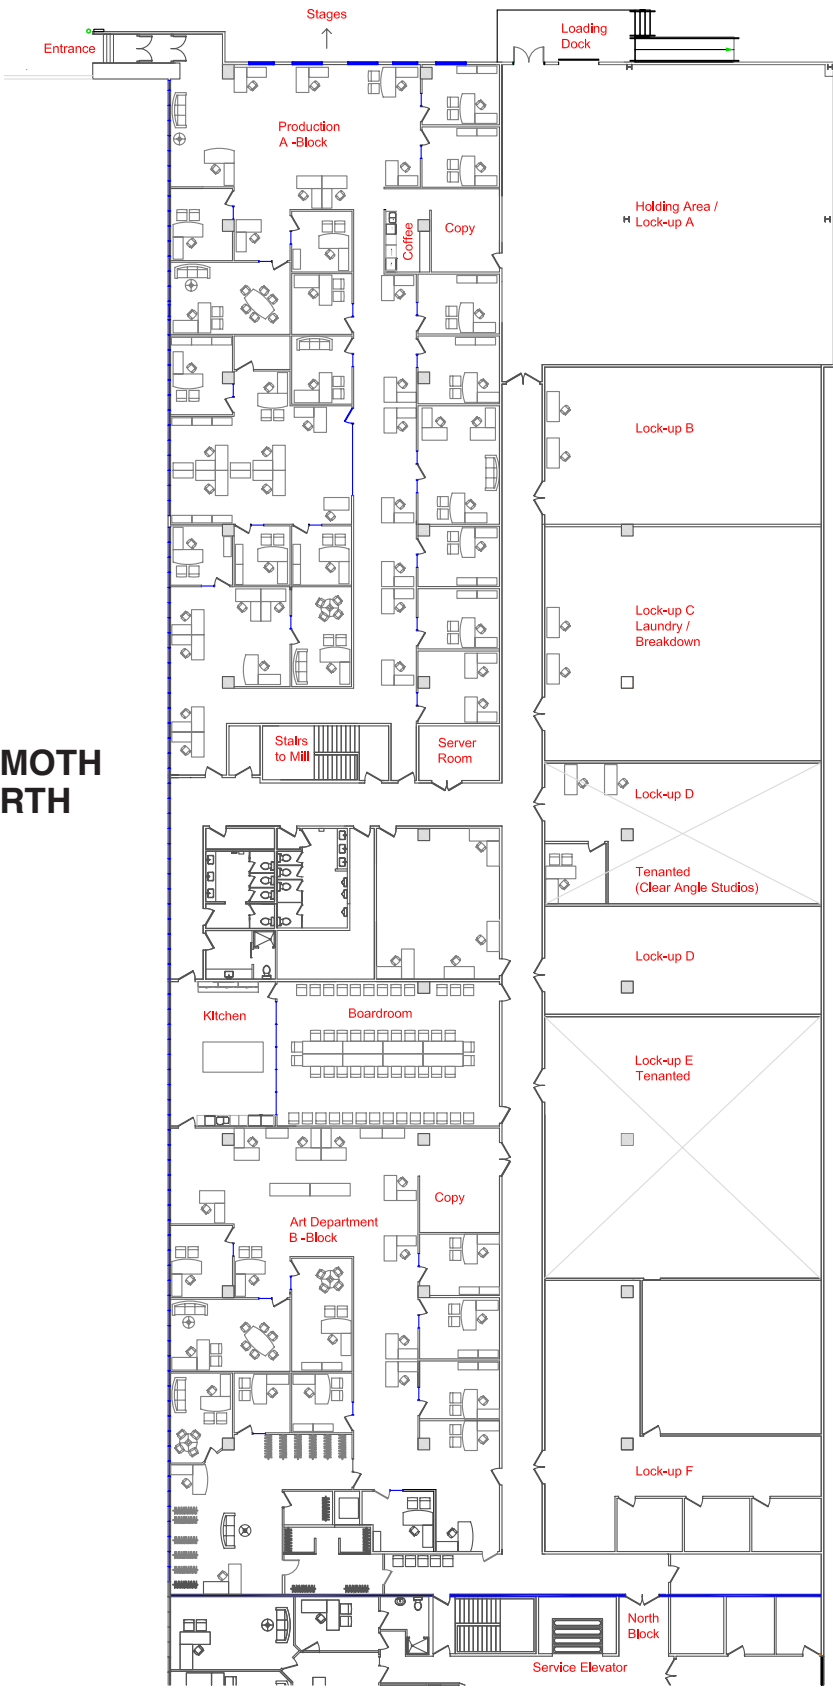

MAMMOTH

Spec

Office Space - 20,654 sq ft

MAMMOTH NORTH