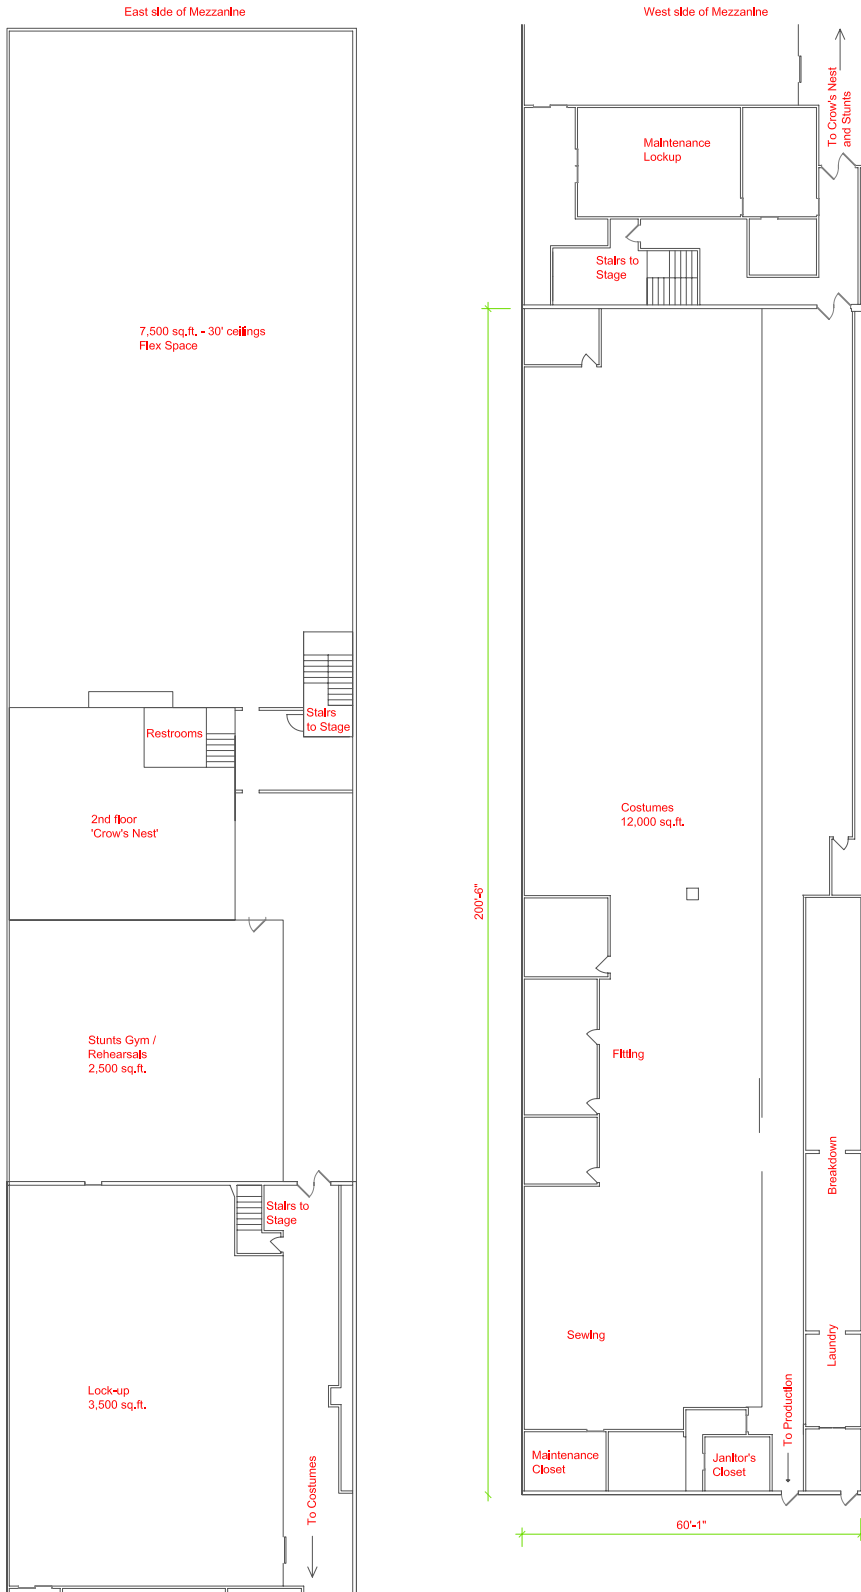

MAMMOTH

Spec

Space - 36,753 sq ft

MAMMOTH
studios